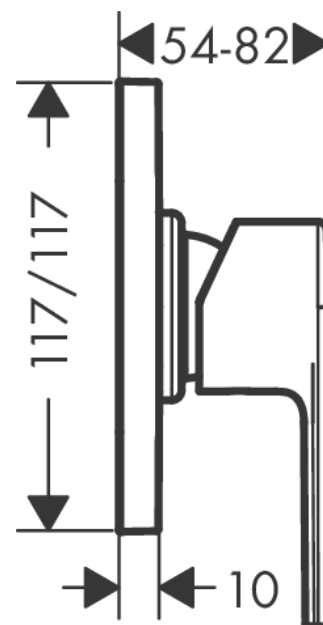

Vernis Shape
Single lever shower mixer for concealed installation
 Surfaces: **Matt Black** Article Number: **71658670**

Description

product features

- 1 function
- connection type: basic set
- maximum flow rate at 3 bar: 28,7 l/min
- ceramic cartridge
- min. operating pressure: 1 bar
- max. operating pressure: 10 bar
- temperature limitation adjustable

Product image

Scale drawing

Flowchart